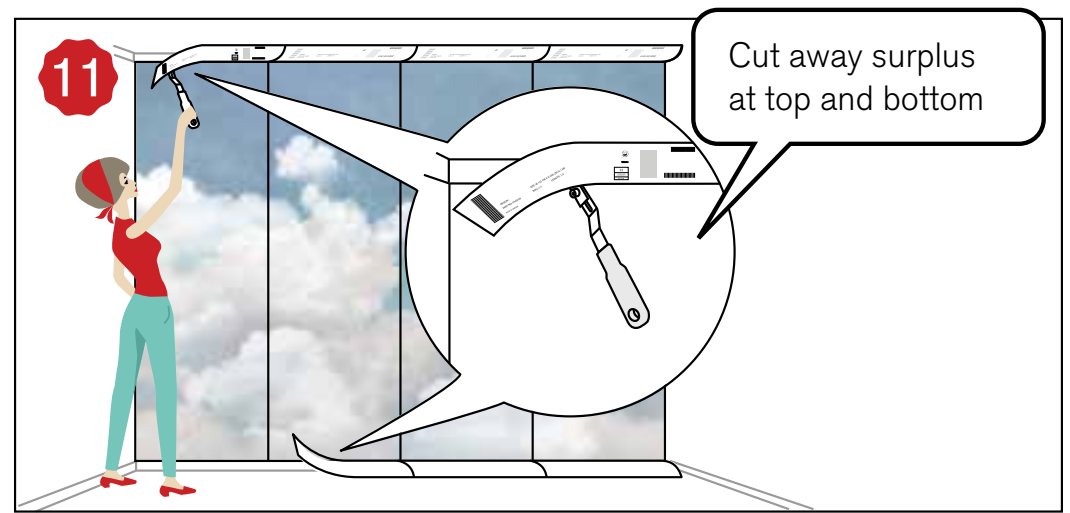

HANGING INSTRUCTIONS

Follow these hanging instructions and your wallpaper will be up in no time!

→← = STRAIGHT MATCH

45 CM

REPEATS

Most of our designs are repeatable sideways, which means you can fill your wall no matter how long it is, without changing the proportions of the pattern. Some of our designs are repeatable in all directions, which means you can fill your wall no matter how long or high it is. Our web site will do the work for you, just enter your measures.