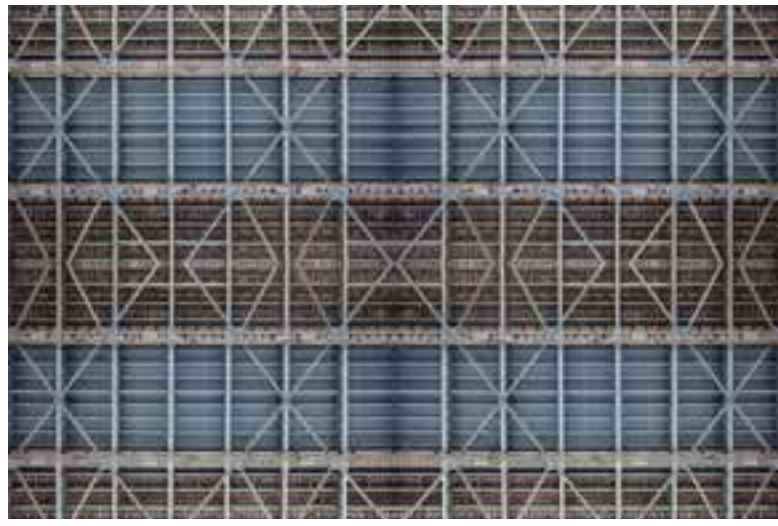

R14231

RUSTY SHUTTER

A perhaps familiar sight to city dwellers, a second inspection of this commonplace shutter uncovers its sense of urban style. Up close, you can see that the metal has small holes punctured throughout, to give the wall mural an almost opaque feel.

R14242 | AGE RINGS, GREEN **R**

R14271 | PAPER KALEIDOSCOPE **R**

R14272 | PAPER KALEIDOSCOPE, LIGHT **R**

R14191 | STORM BREWING **R**

R14192 | STORM BREWING, LIGHT **R**

R14301 | BENEATH THE BRIDGE R

R14221 | PERSPECTIVE LA RUE R