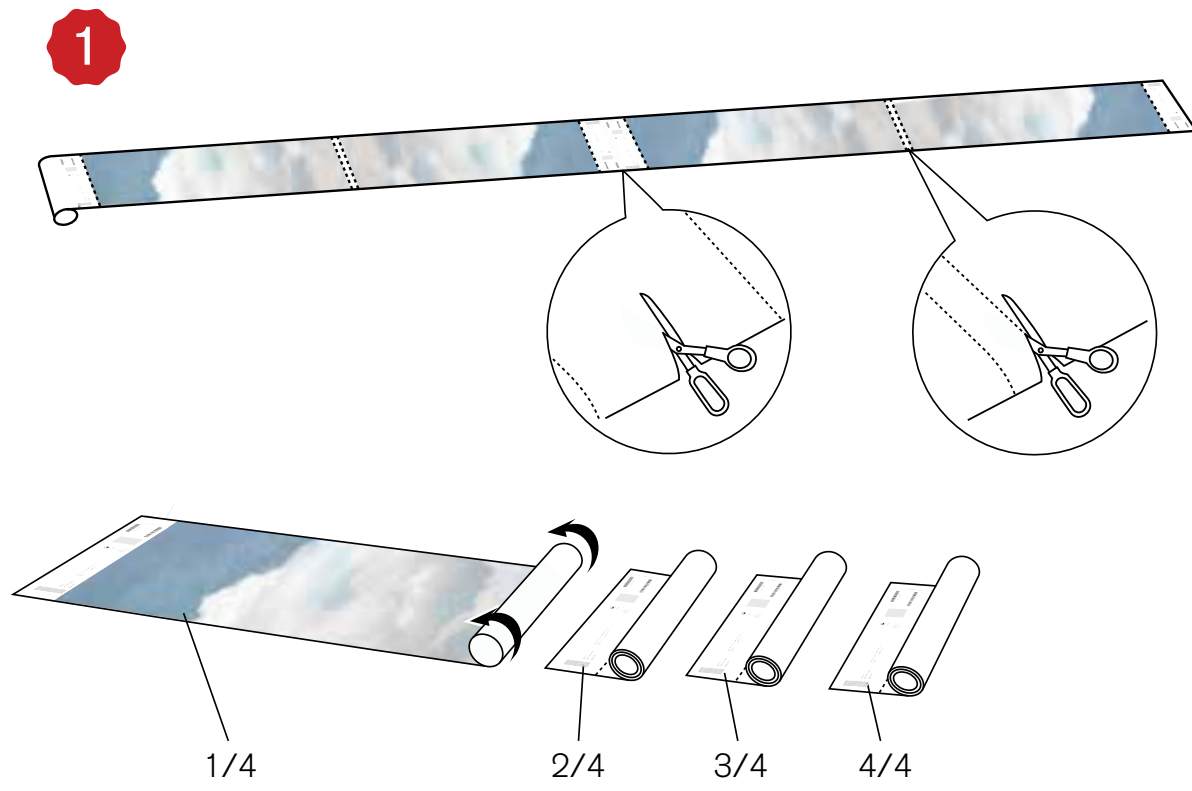

HANGING INSTRUCTIONS

Follow these hanging instructions and your wallpaper will be up in no time!

→← = STRAIGHT MATCH

45 CM

REPEATS

Most of our designs are repeatable sideways, which means you can fill your wall no matter how long it is, without changing the proportions of the pattern. Some of our designs are repeatable in all directions, which means you can fill your wall no matter how long or high it is. Our web site will do the work for you, just enter your measures.