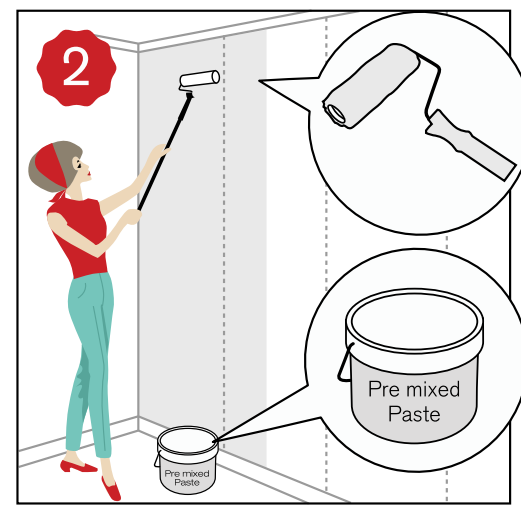

HANGING INSTRUCTIONS

Follow these hanging instructions and your wallpaper will be up in no time!

→← = STRAIGHT MATCH

45 CM