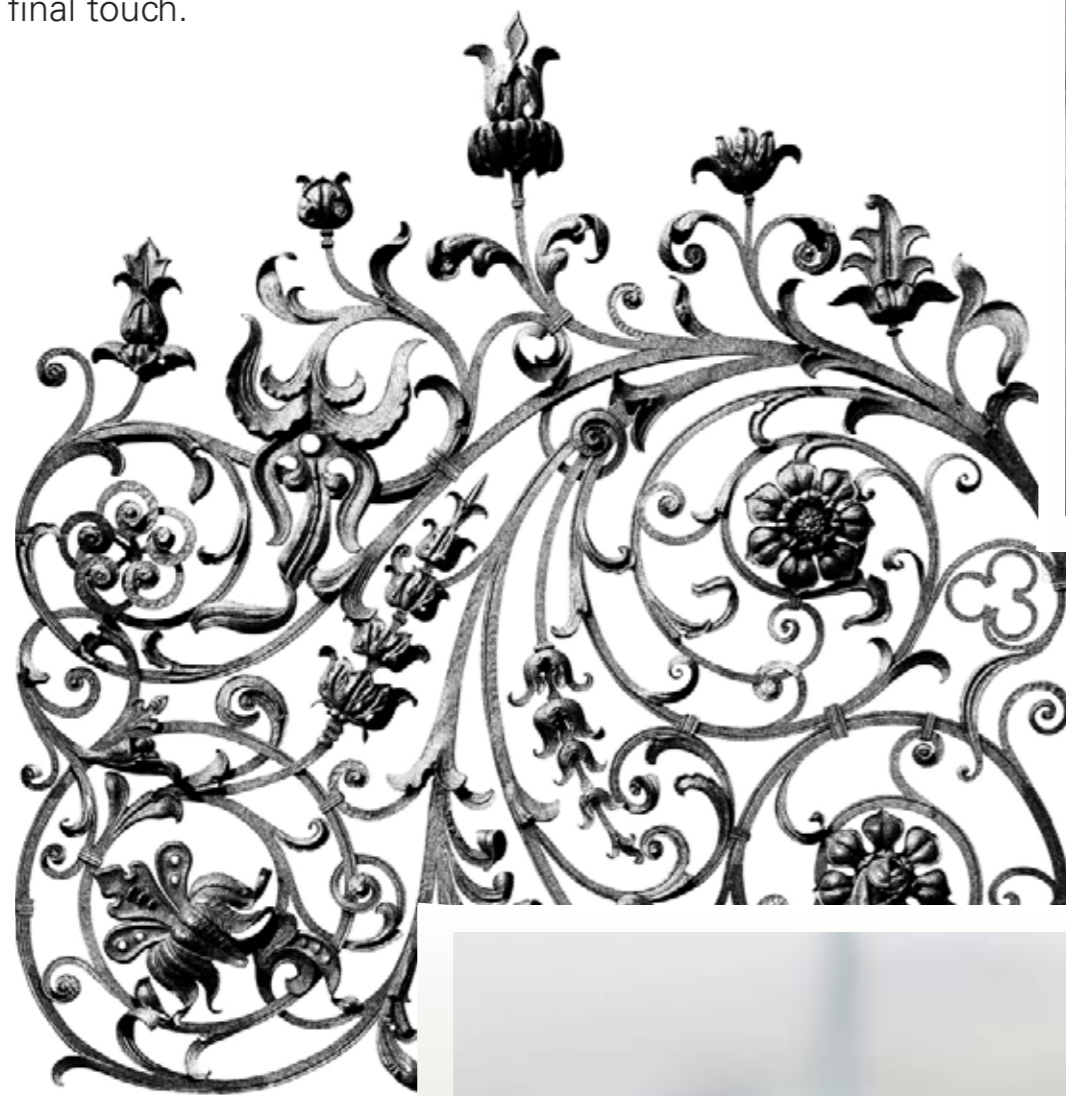

SLEEP

Another day has come to an end. Copy the luxury of crisp sheets and velvet cushions from a beloved hotel in the city of dreams, and add an elegant wallpaper with for the final touch.