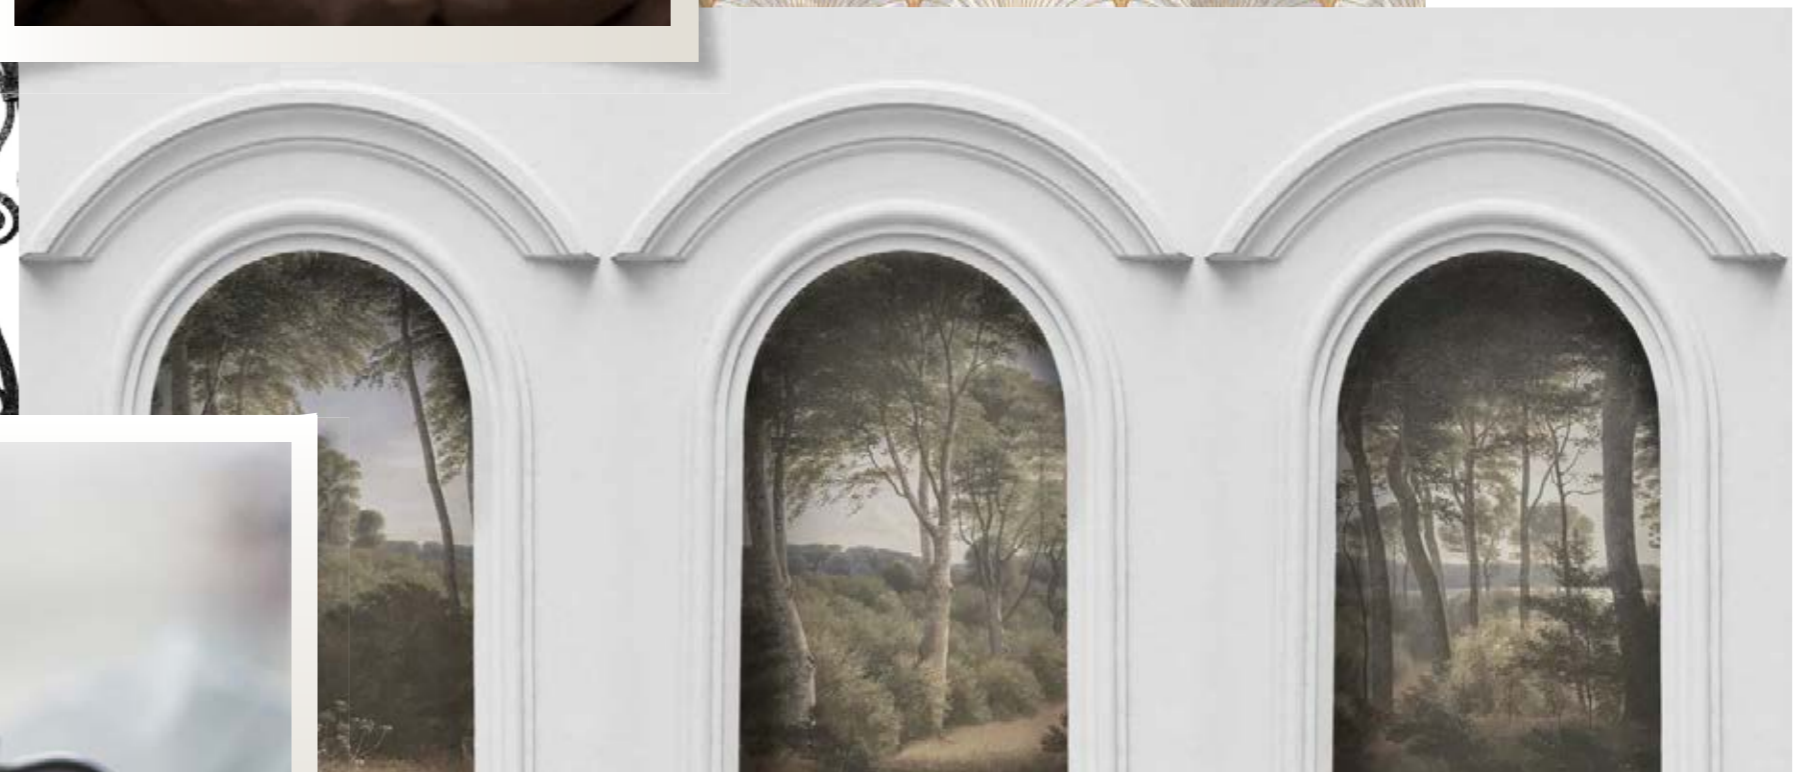

SLEEP

Another day has come to an end. Copy the luxury of crisp sheets and velvet cushions from a beloved hotel in the city of dreams, and add an elegant wallpaper with for the final touch.