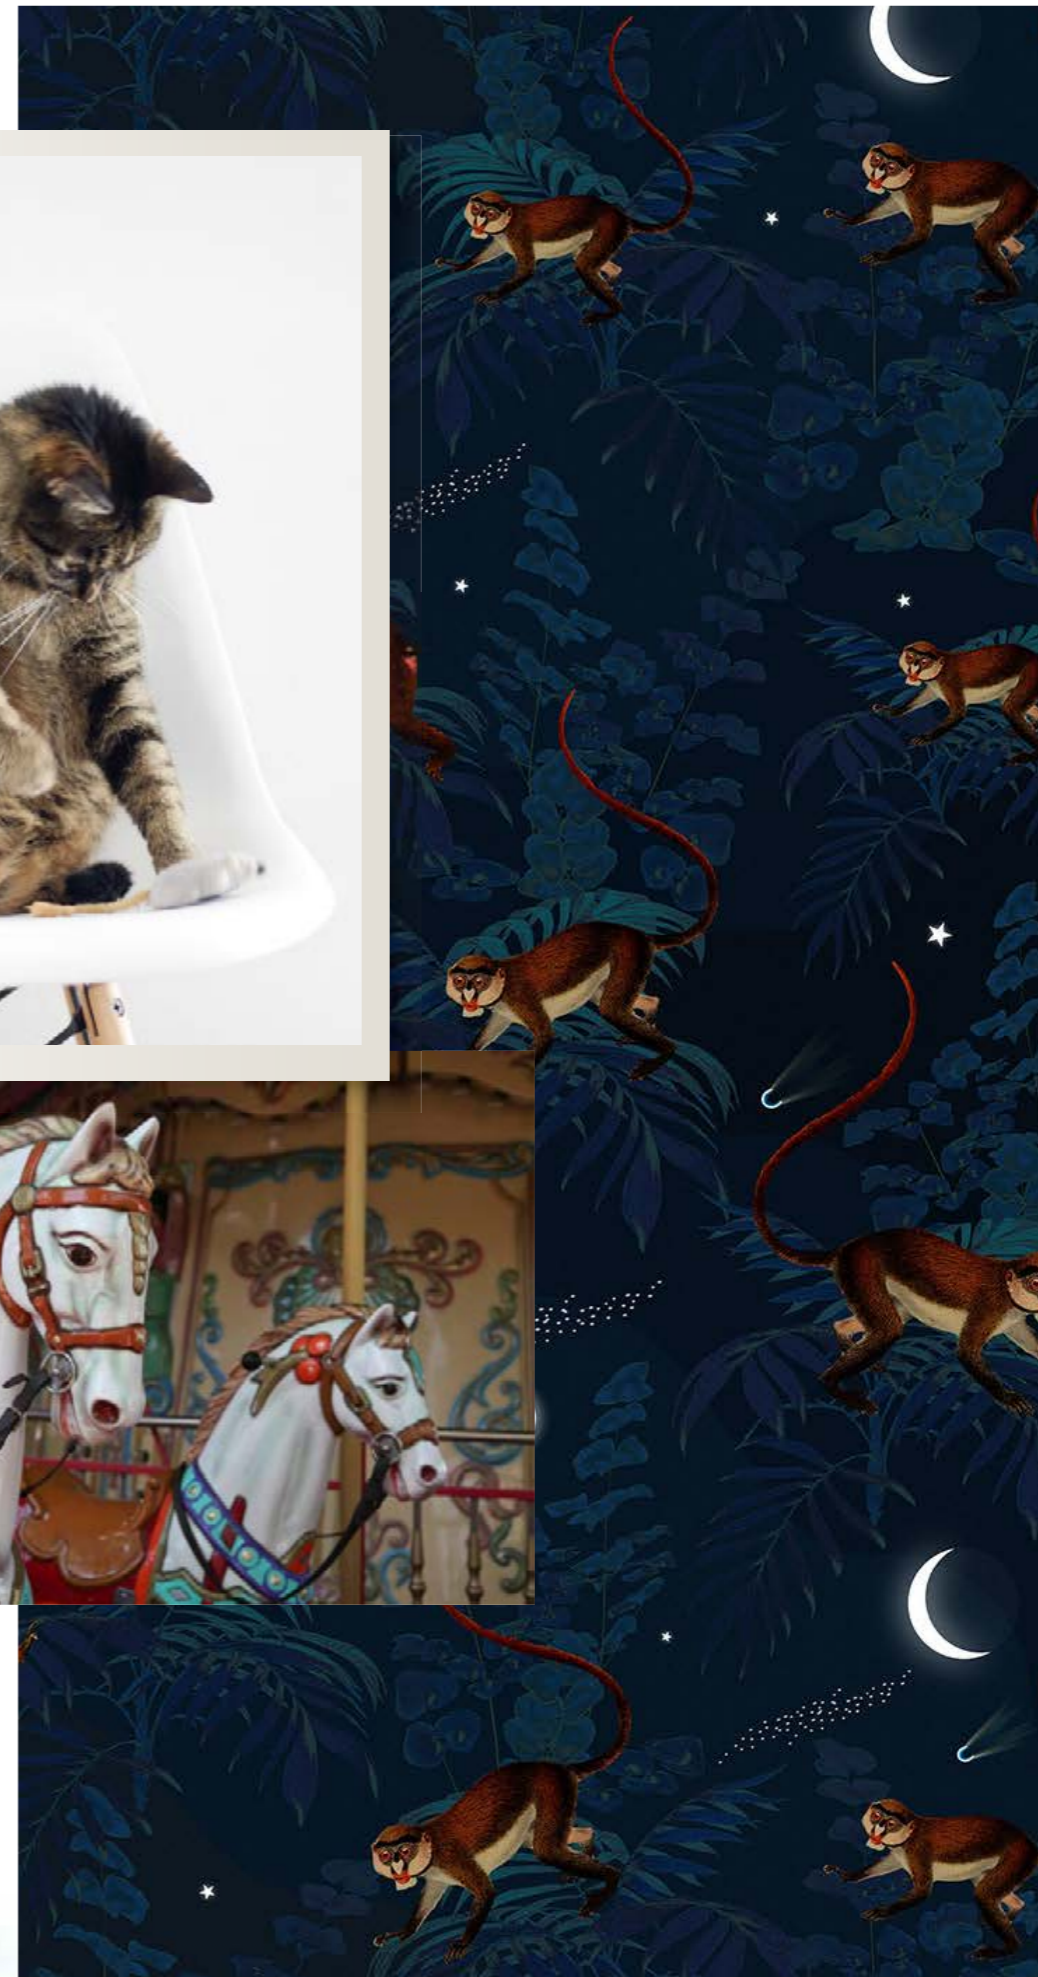

Swan Lake

A peaceful landscape scenery where ballerinas and ugly ducklings are equally welcome.
Dress a room in a modern graphic or dramatic nightfall look with this hand-drawn design.

R16221 

R16222 

Pink Facade