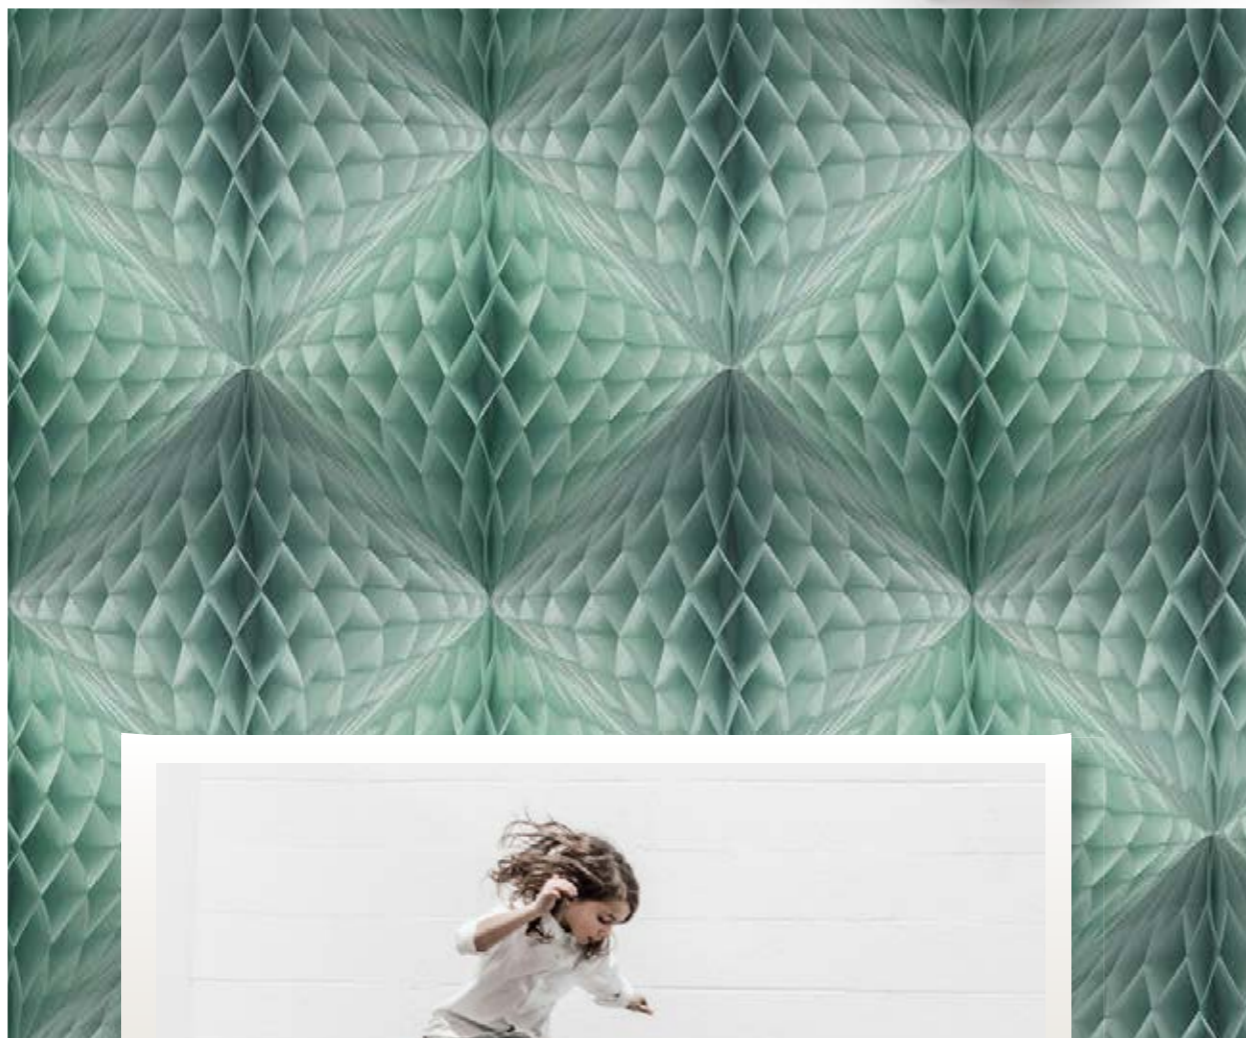

Swan Lake

A peaceful landscape scenery where ballerinas and ugly ducklings are equally welcome.
Dress a room in a modern graphic or dramatic nightfall look with this hand-drawn design.

R16221 

R16222 

Pink Facade