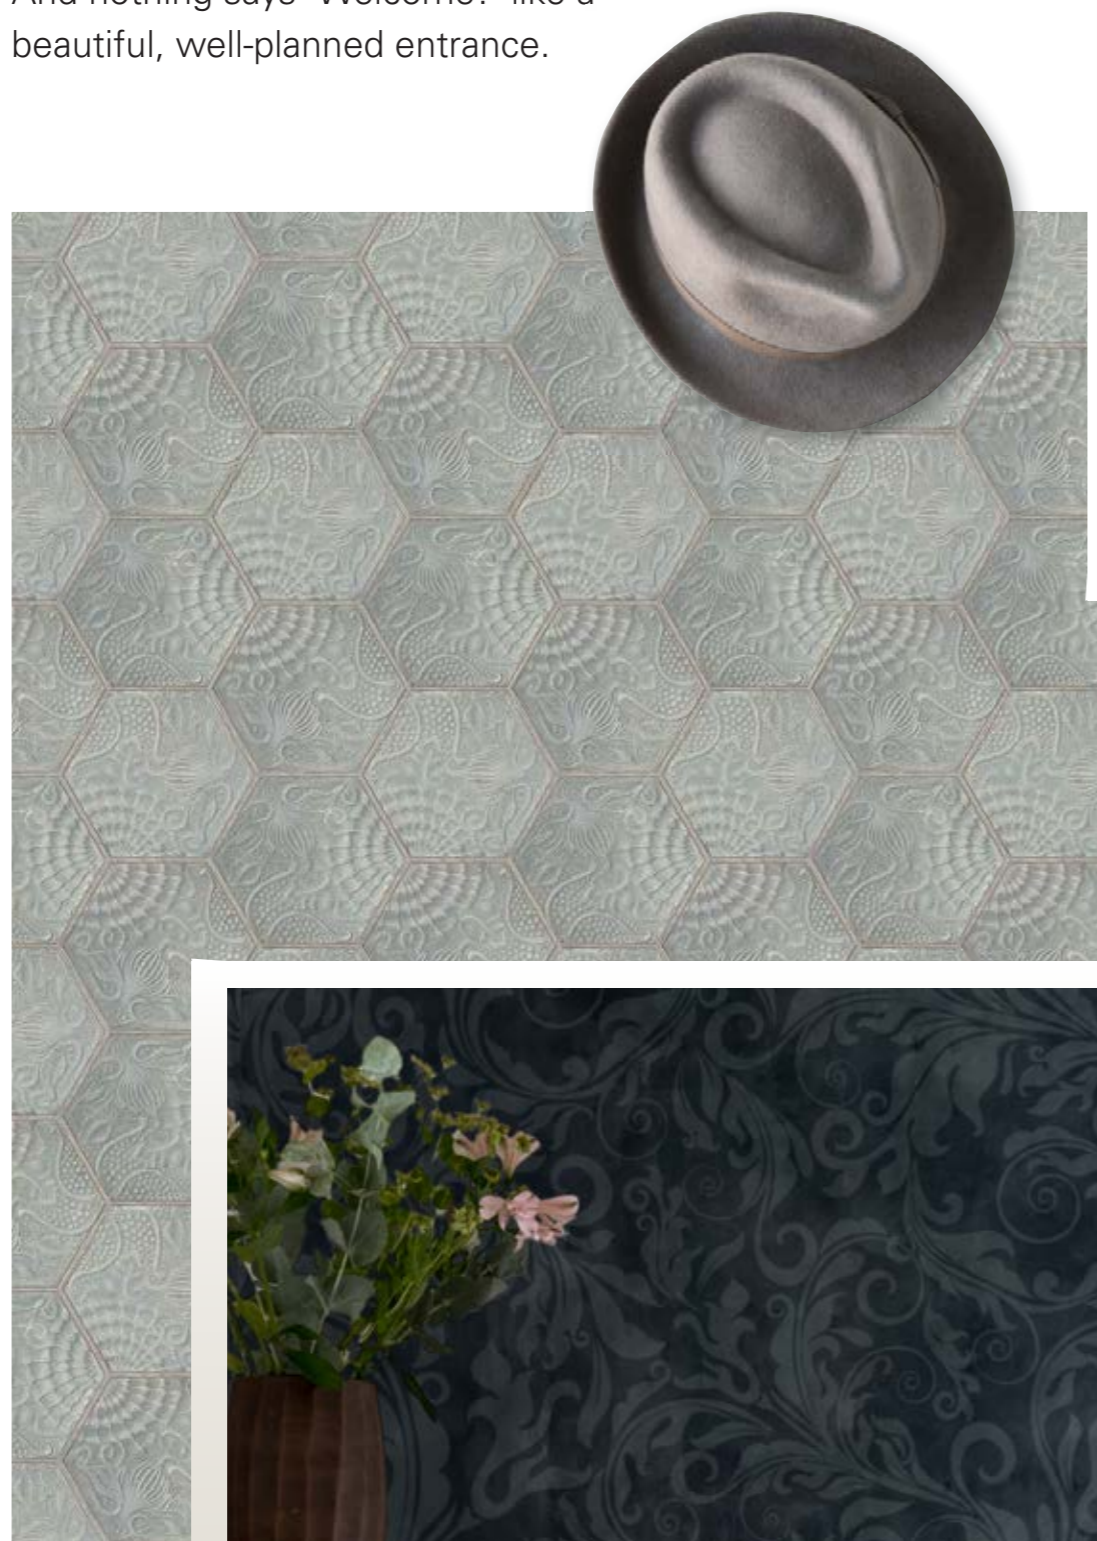

ENTER

Knock-knock! Who's there? Friendly faces ready to step into your world. Greet them with grace, warmth and a big smile. And nothing says "Welcome!" like a beautiful, well-planned entrance.