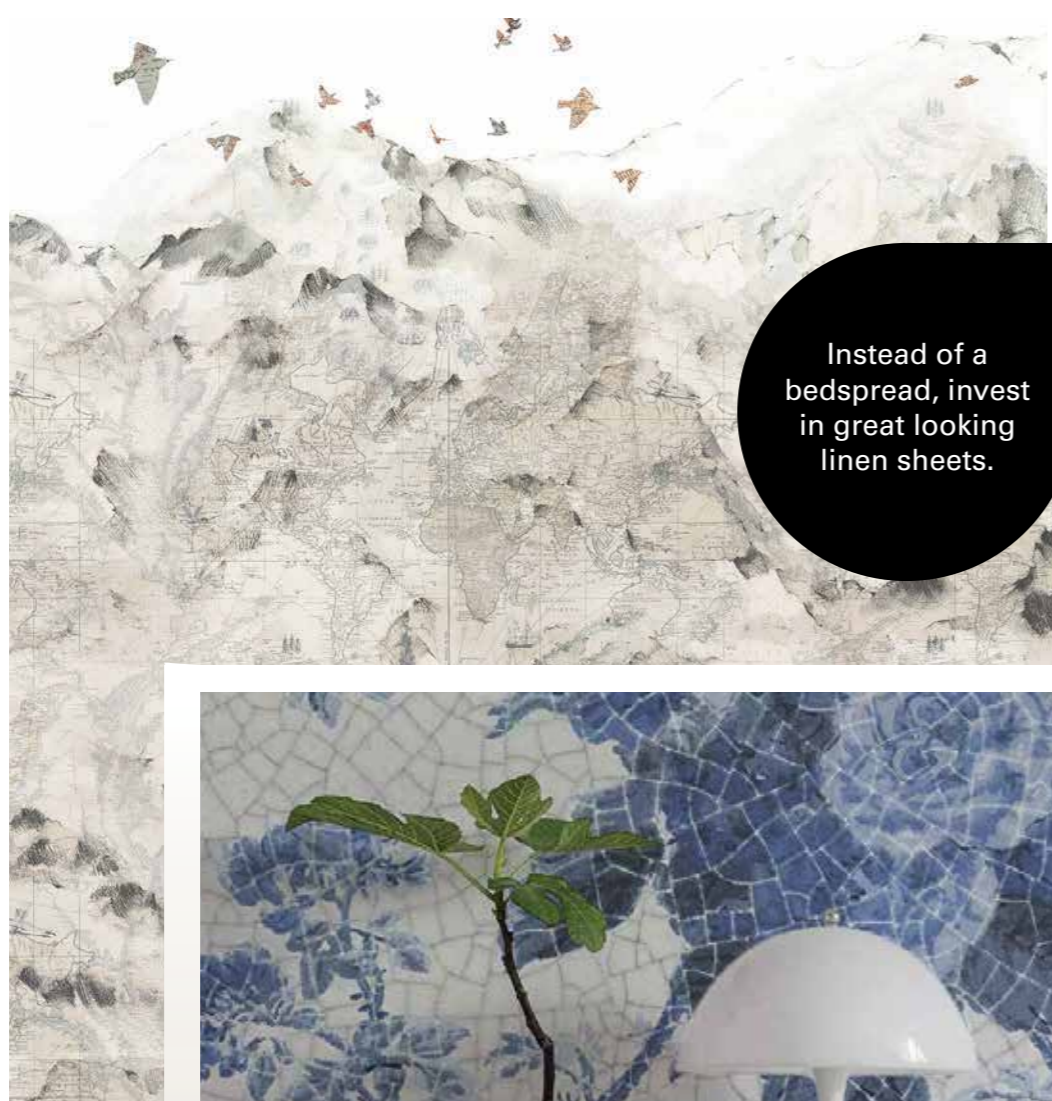

R15211 

SLEEP

The bedroom is where you rewind the day and turn off the speed. It is the sanctuary of the soul.

Instead of a bedspread, invest in great looking linen sheets.

Morning Fog

Fog among the trees creates a soft gradient grayscale.