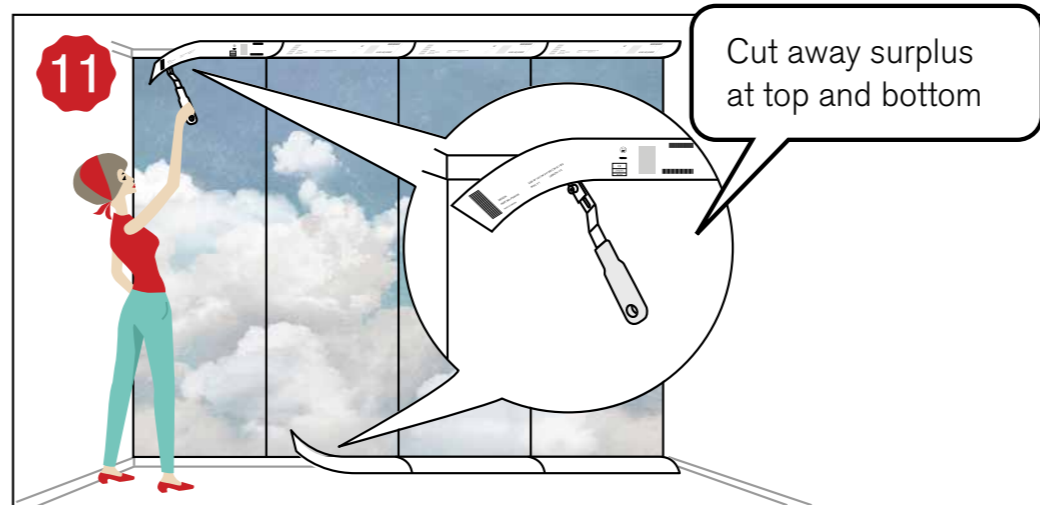

R15071 

HANGING INSTRUCTIONS

Follow these hanging instructions and your wallpaper will be up in no time!

→|← = STRAIGHT MATCH

1

45 CM

R15201 | FOREST GLADE **R**

R14701 | BALI BOARDS **R**