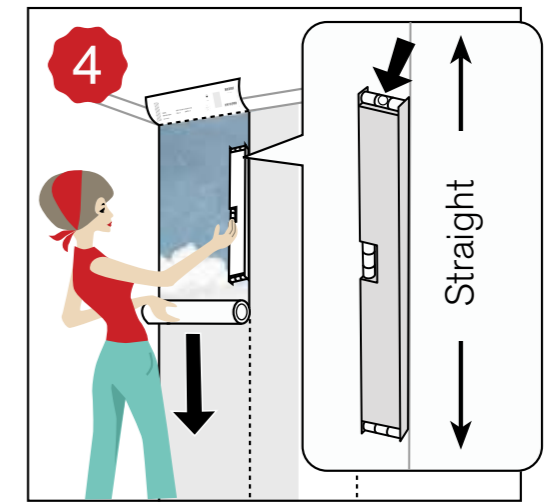

R15071 

HANGING INSTRUCTIONS

Follow these hanging instructions and your wallpaper will be up in no time!

→|← = STRAIGHT MATCH

1

45 CM

R15201 | FOREST GLADE **R**

R14701 | BALI BOARDS **R**