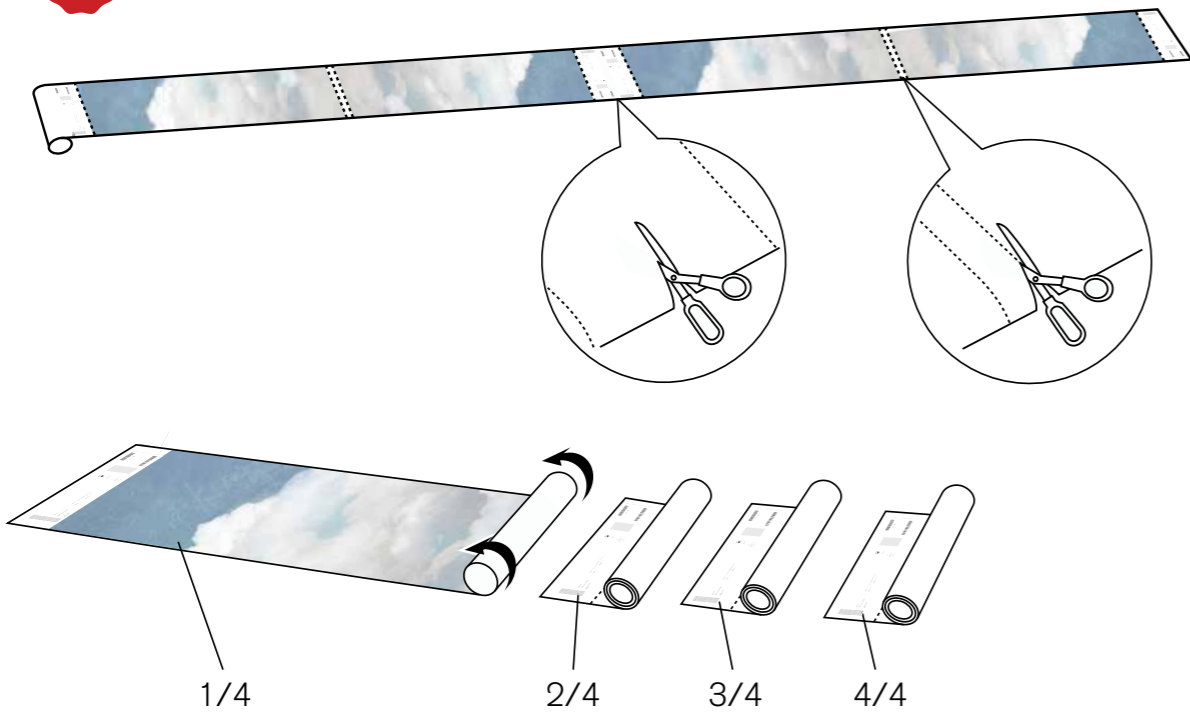

R15071 

HANGING INSTRUCTIONS

Follow these hanging instructions and your wallpaper will be up in no time!

→|← = STRAIGHT MATCH

1

45 CM

R15201 | FOREST GLADE **R**

R14701 | BALI BOARDS **R**