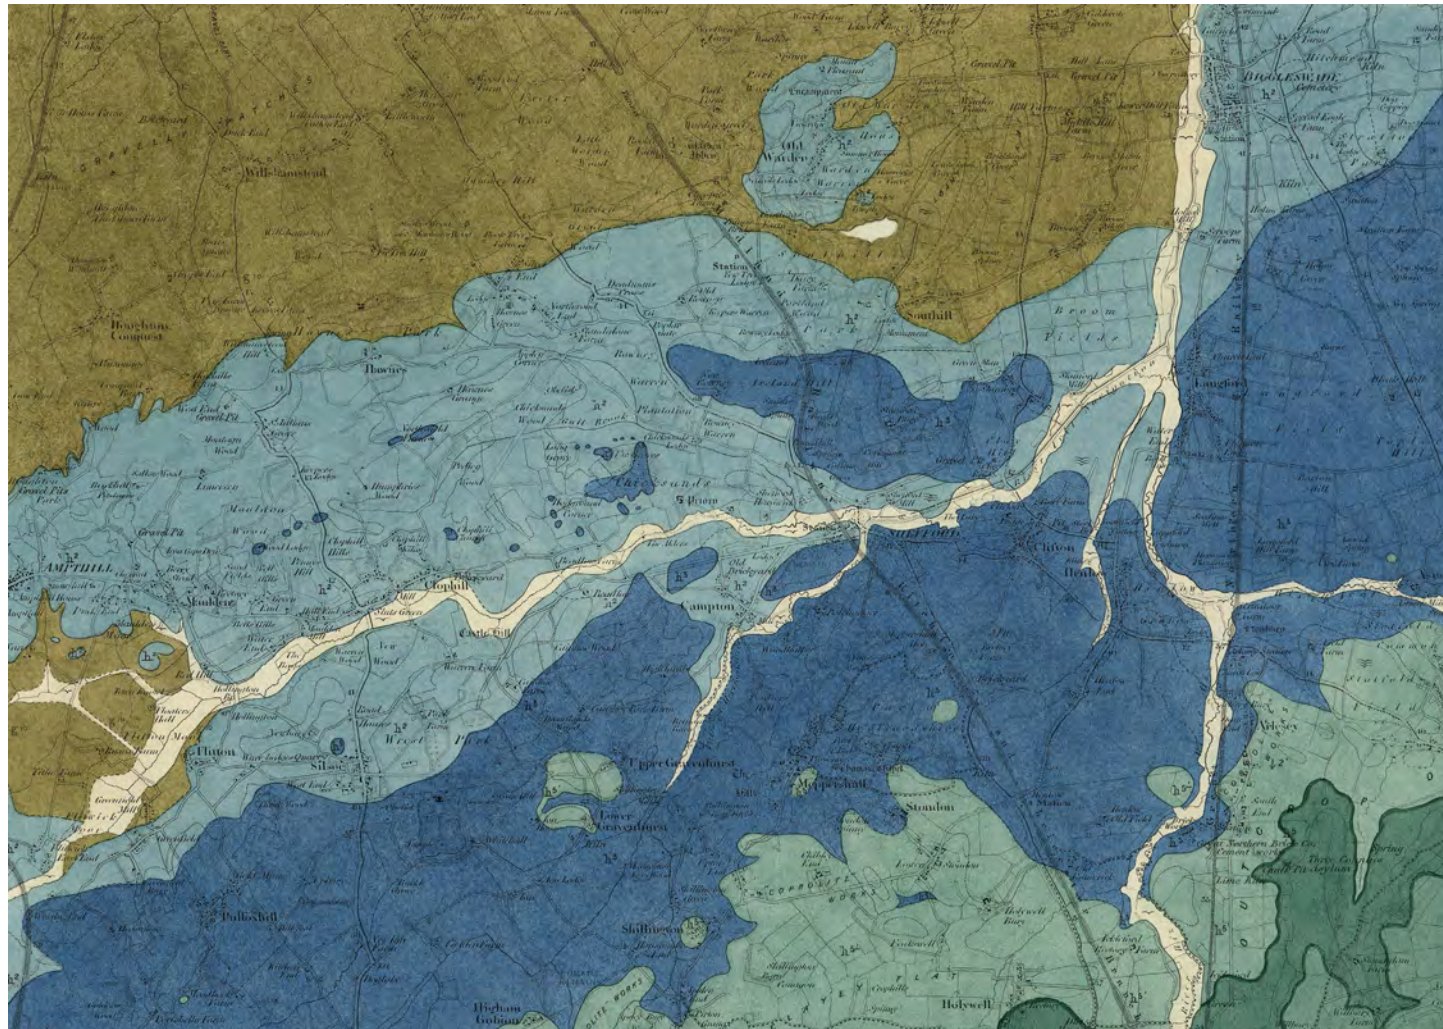

Urban and Rural

Do you recognize the shape of the river? Yep, it's the Thames and the map shows London in 1746.

R13781 | URBAN AND RURAL

Oxford Clay

Oxford Clay is the name of the subtle yellow-beige area at the upper left edge. All of our historical maps are tenderly hand-coloured with breathtaking beautiful colour combinations.