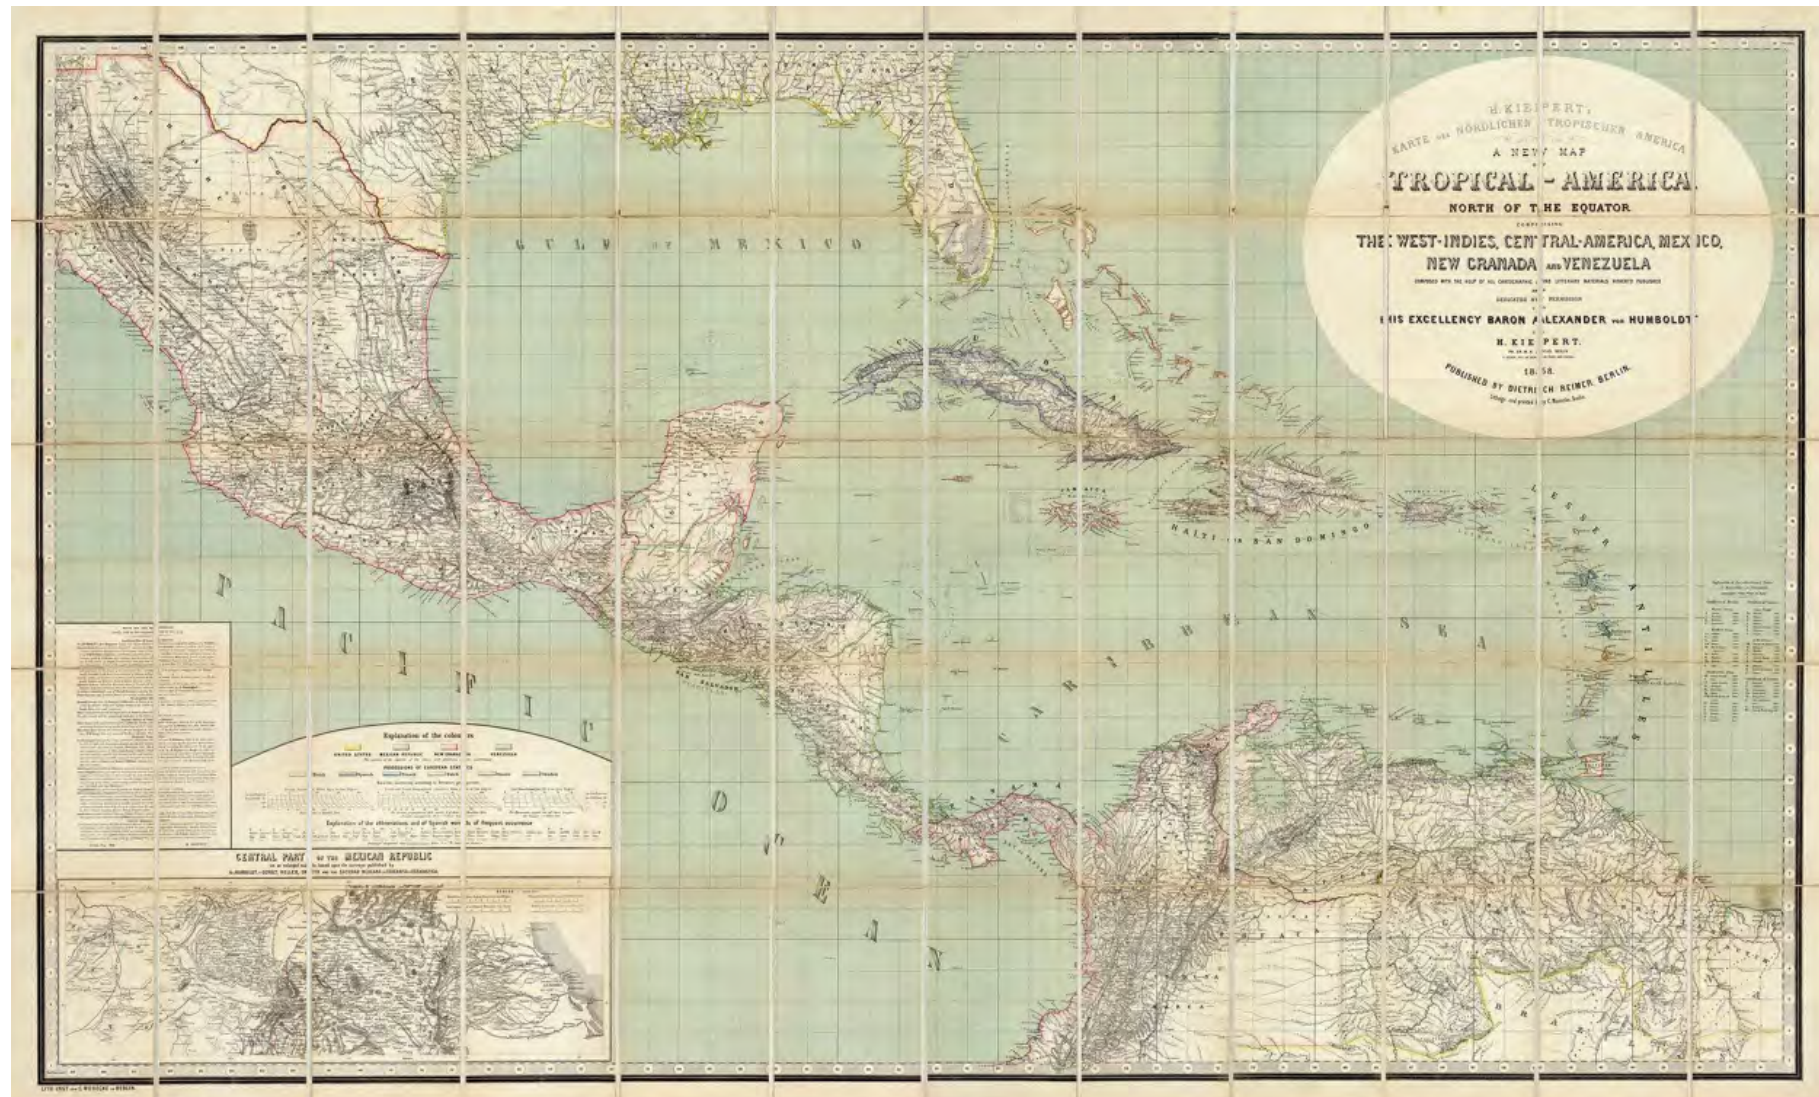

Tropical America

R11381 | TROPICAL AMERICA