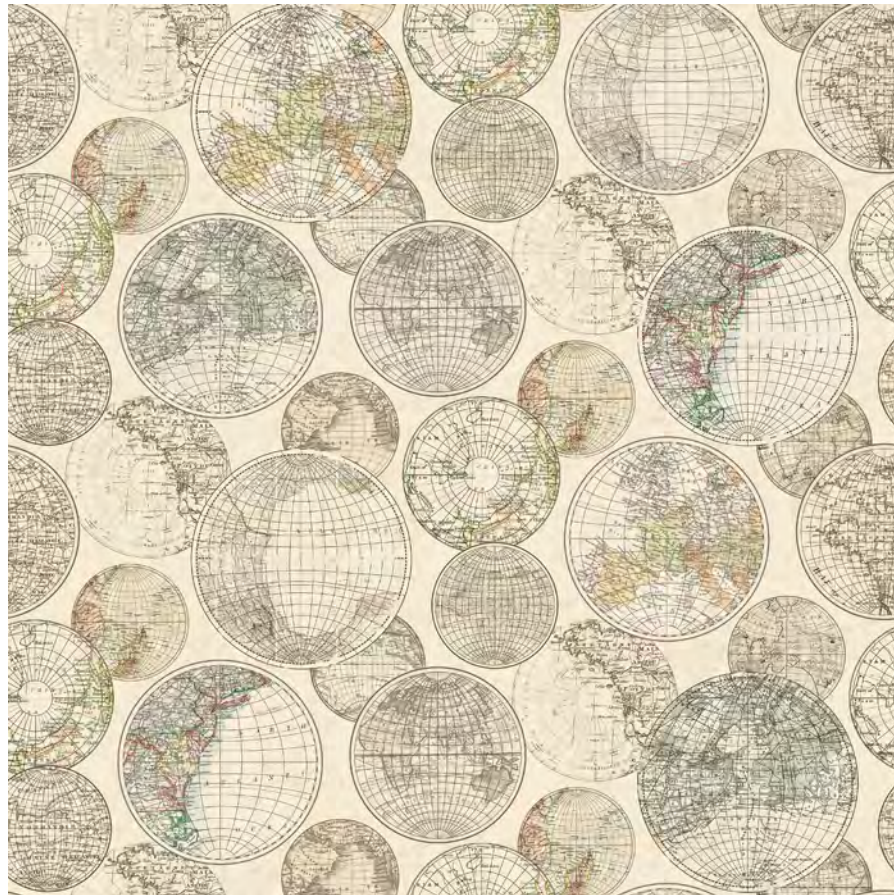

The typography in this map dated 1899 is a style element in itself. Black capital letters, takes you around the block.

REBEL WALLS #5 59

Globes Gathering

This wall mural works really well on big walls, let the globes dance!