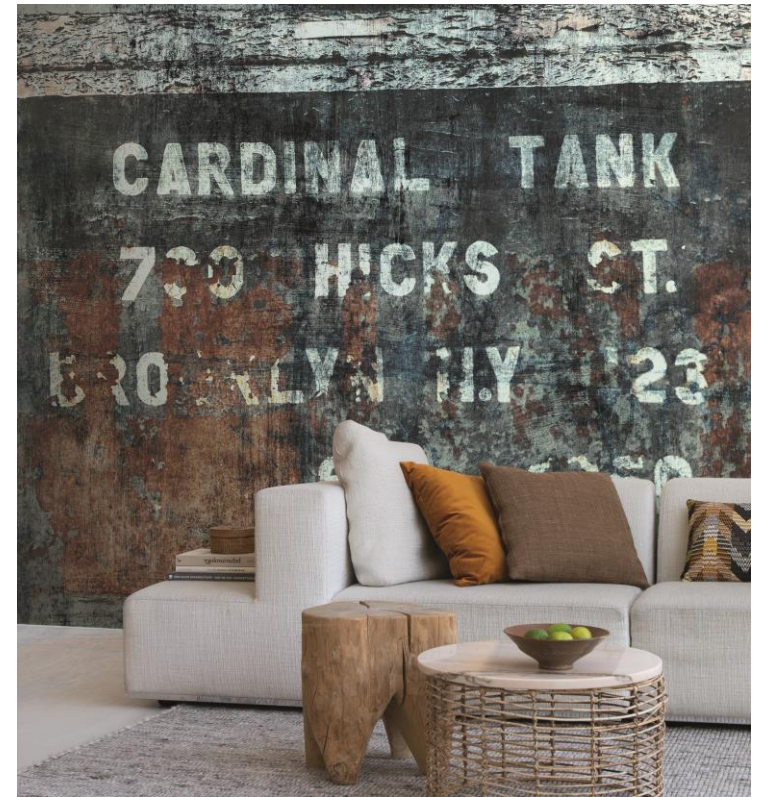

Anyone who wants to add an architectural touch can also conjure up an impressive backdrop in the living room with the **large-format factory motif**. That's a promise.