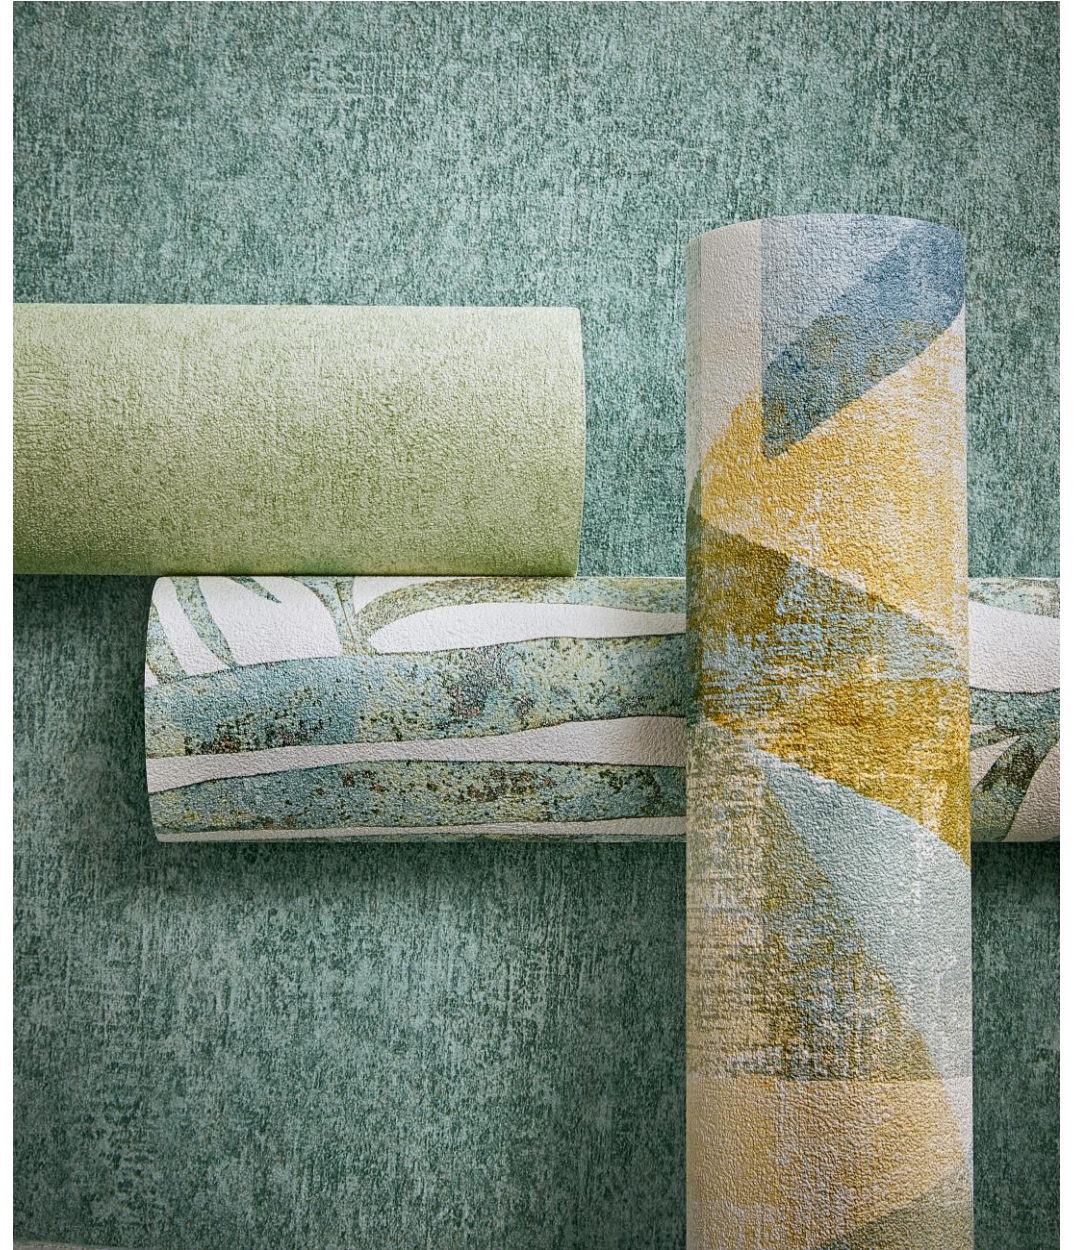

Facts

- Non-woven wallcovering collection
- 34 wallcoverings
- 10,05 x 0,53 m
- Taste Collection