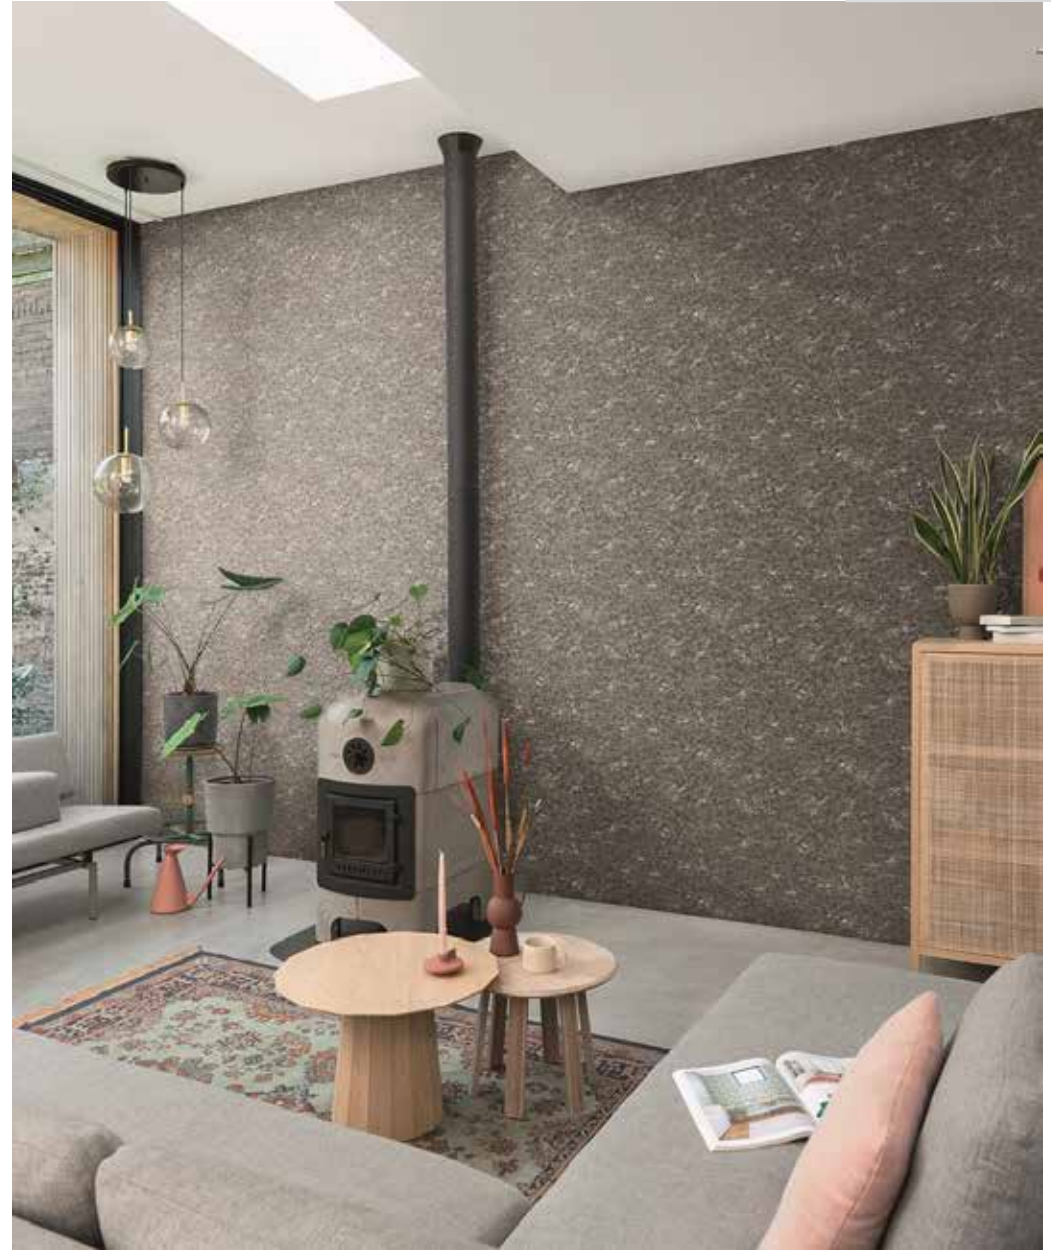

These wallcoverings provide the perfect basis for creating a home design of timeless clarity. The use of muted colours creates an inviting atmosphere within your own four walls that is comfortable and balanced, creating a harmonious, soothing effect that is conducive to relaxation.

These non-woven wallcoverings do not dominate the room, but consistently offer a harmonious symbiosis with other colours and home accessories.

Adaptability – this is how you can give your home a stylish update while still ensuring an elegant basis.