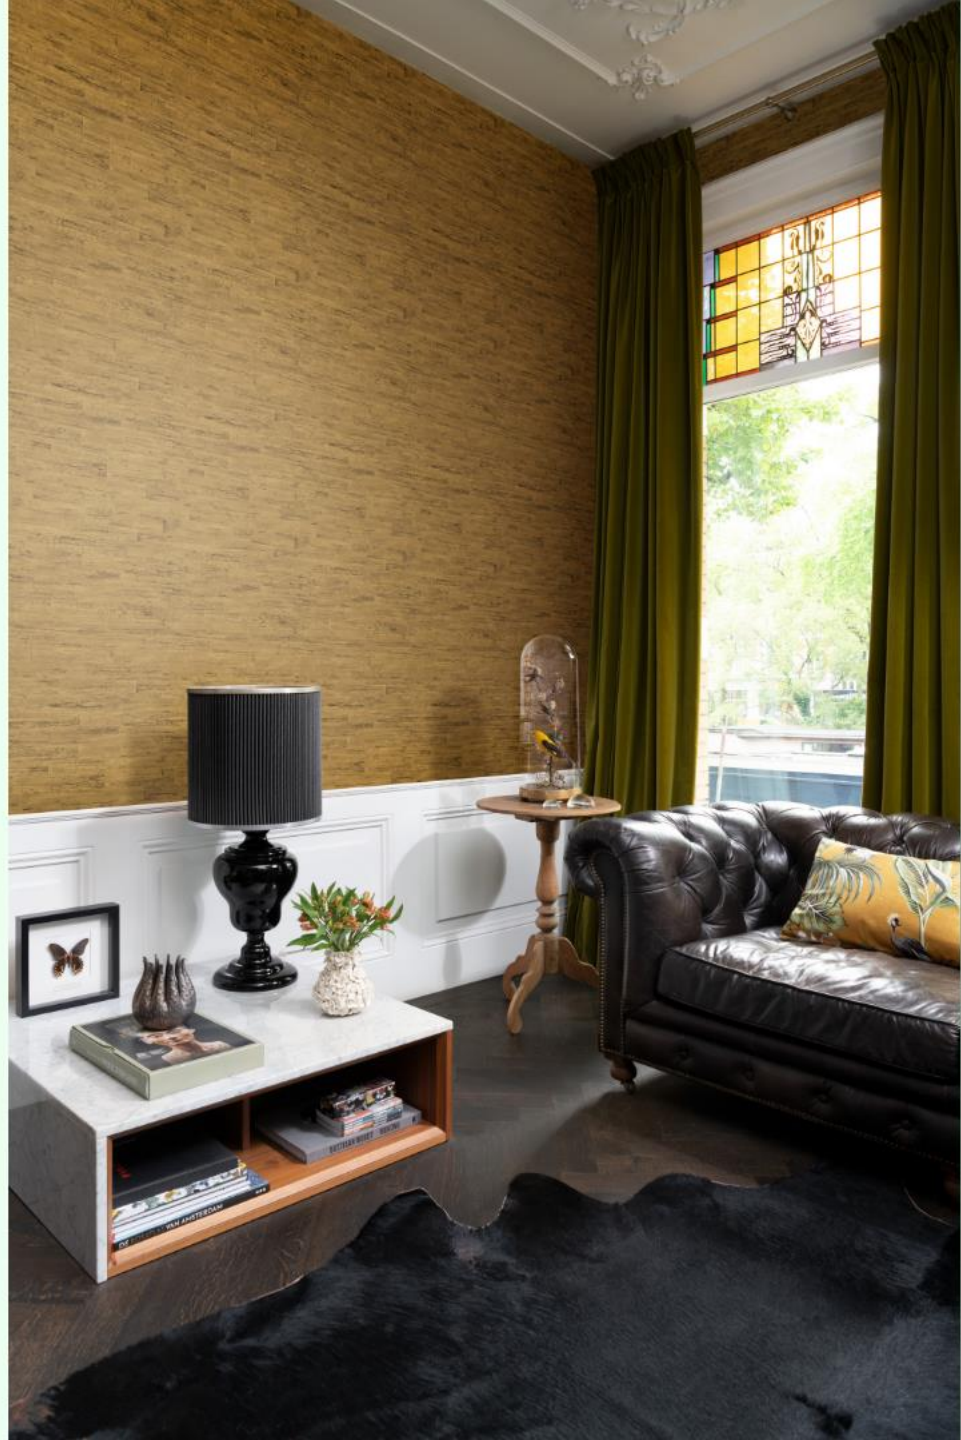

Non-woven wallcovering collection

10,05 m length x 0,53 m wide

Taste collection

35 wallcoverings & 11 murals

Checked patterns with a fabric-like texture, fullness of leaves and flowers, the colourful world of birds, a wood look with vintage character, jungle landscapes, cork feeling with a metallic effect and block-colour designs, which are also eye-catching on their own due to their structure.

But you can also find the perfect wall decoration for those who prefer a quieter look on the wall. White, beige, grey and brown in a wide range of shades bring a natural yet stylish home feeling. Every wallpaper, every mural either alone or combined – sometimes subtle and curious, sometimes strikingly unique – is always a successful eye-catcher.

The best part is that all of the wallpapers in this collection can be applied easily and seamlessly, thanks to a new, extremely hard-wearing and impact-resistant surface. Furthermore, any unevenness in the walls will become imperceptible.