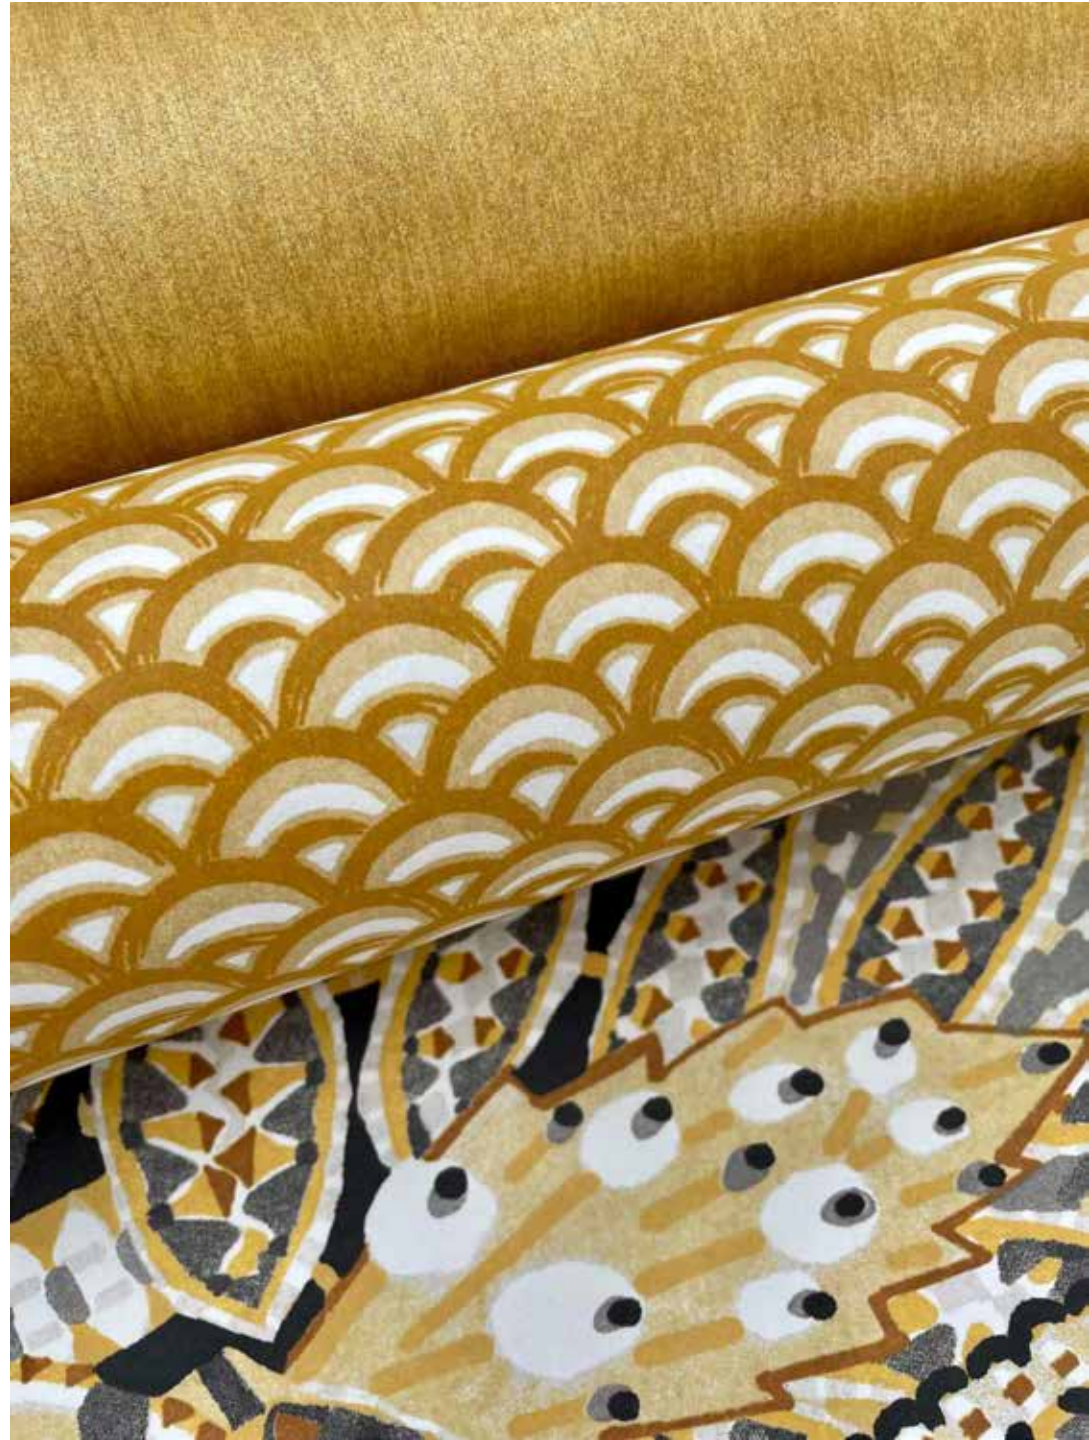

HAVE YOU GOT A TASTE FOR IT?

Then we recommend our E&H SAMOA wallpaper collection to you, which includes all this and much more. Bring the spirit of the South Sea island into your 4 walls. You can look forward to our new wall scenes TAFUA, UPOLU and CASCADE_digital and discover the full range of possible combinations.

You don't have time? Still have an appointment? This can wait or as the Samoan says «E mafai ona fa'atali!»

The SAMOA collection comprises 30 design wallpapers and 16 unis from the SHINE and STONE series in nonwoven-direct and digital printing techniques. In addition to subtle living colours such as off-white, champagne and linen, you will also find real eye-catchers in emerald, dark petrol, coral red or anthracite gold.

The «Emil & Hugo» label celebrates the life's work of the two founding fathers of the wallpaper factory. We proudly remember our roots, which continue to inspire the creative power of our designers to this day.