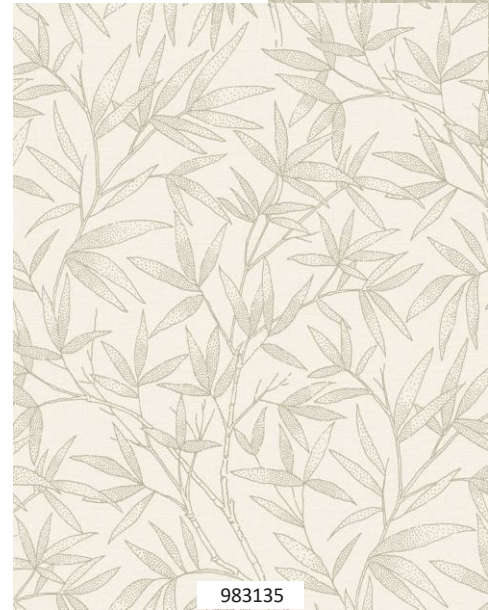

NOVELLA

Collection of vinyl wallpapers
on non-woven

Roll size: 10.05 × 1.06 m
20 wallpaper patterns

NOVELLA

The image features two wooden spools of light brown twine in the upper left corner. The background is a light-colored fabric with intricate, golden-brown embroidered patterns of leaves and stems. A semi-transparent grey rectangular box is centered over the fabric, containing the text 'Available patterns'. In the bottom right corner, a white rectangular box contains the word 'NOVELLA' in a bold, grey, sans-serif font.

983166

983104

983142

983111

983135

NOVELLA

AMALIA

A leaf pattern, meticulously created using hand-painted techniques. The transparency of watercolor paints gives the leaves a natural lightness and vitality, evoking the feeling that the wind could carry them away at any moment.