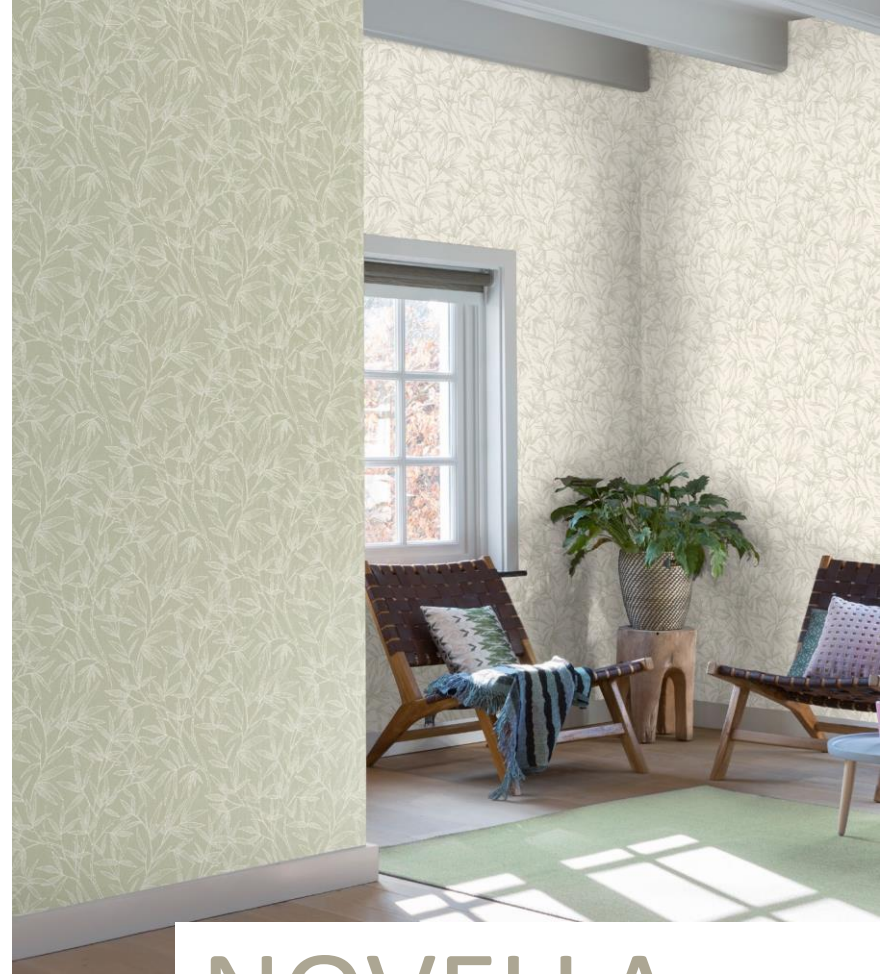

LIA

A delicate, intricate leaf pattern captures the subtle elegance of nature. This enchanting motif inspires an appreciation for beauty in the simplest details.