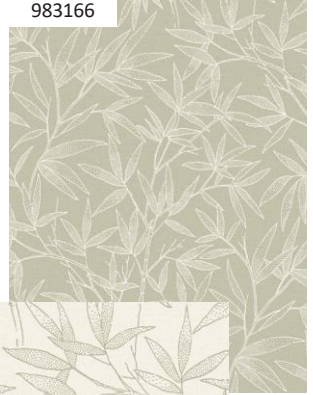

NOVELLA

Collection of vinyl wallpapers
on non-woven

Roll size: 10.05 × 1.06 m
20 wallpaper patterns

NOVELLA

The image features two wooden spools of light brown twine in the upper left corner. The background is a light-colored fabric with intricate, golden-brown embroidered patterns of leaves and stems. A semi-transparent grey rectangular box is centered over the fabric, containing the text 'Available patterns'. In the bottom right corner, a white rectangular box contains the word 'NOVELLA' in a bold, grey, sans-serif font.

NOVELLA

NOVELLA

LIA

A delicate, intricate leaf pattern captures the subtle elegance of nature. This enchanting motif inspires an appreciation for beauty in the simplest details.

NOVELLA

983159

983128

983173